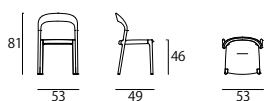

TICS053

Chair with padded seat
cm.53x49x81