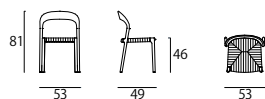

### TICS053I

Chair with woven seat  
cm.53x49x81